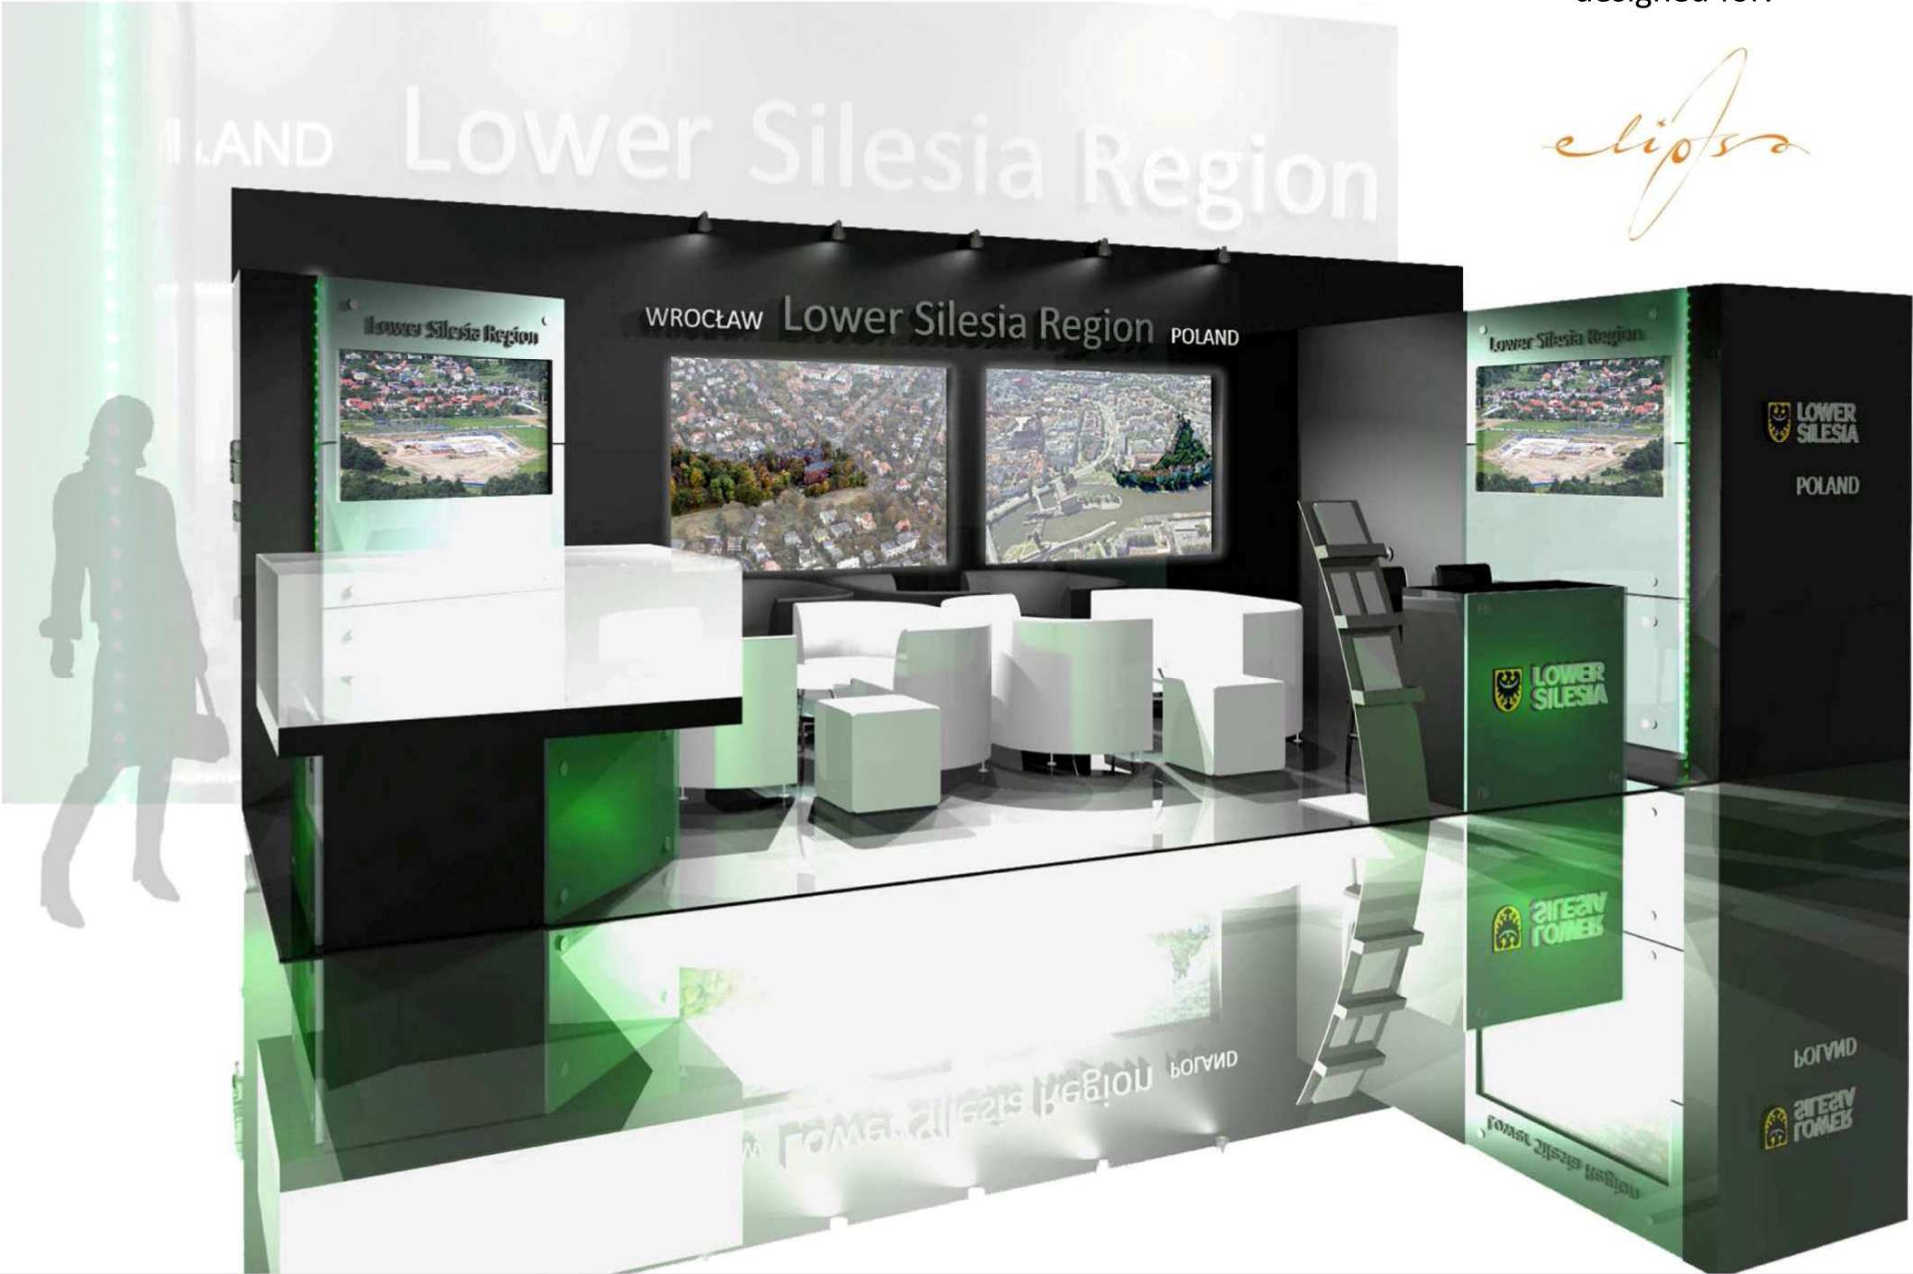

Marta Krawczyk
La Marta Studio

exhibition design

Solaris Bus & Coach_Busworld 2013_Kortrijk_704m²
the bronze medal of Polish Chamber of Exhibition Industry for the Stand of the Year

designed for:
expo linia

designed for:

expolinia®

Bronze Medal of Kielce Exhibition & Congress & Centre

Sokołów_Polagra 2013_Poznań
Acanthus Aureus award

designed for:

expolⁱⁿia

Lower Silesia Region_MIPIM2012_Cannes

designed for: