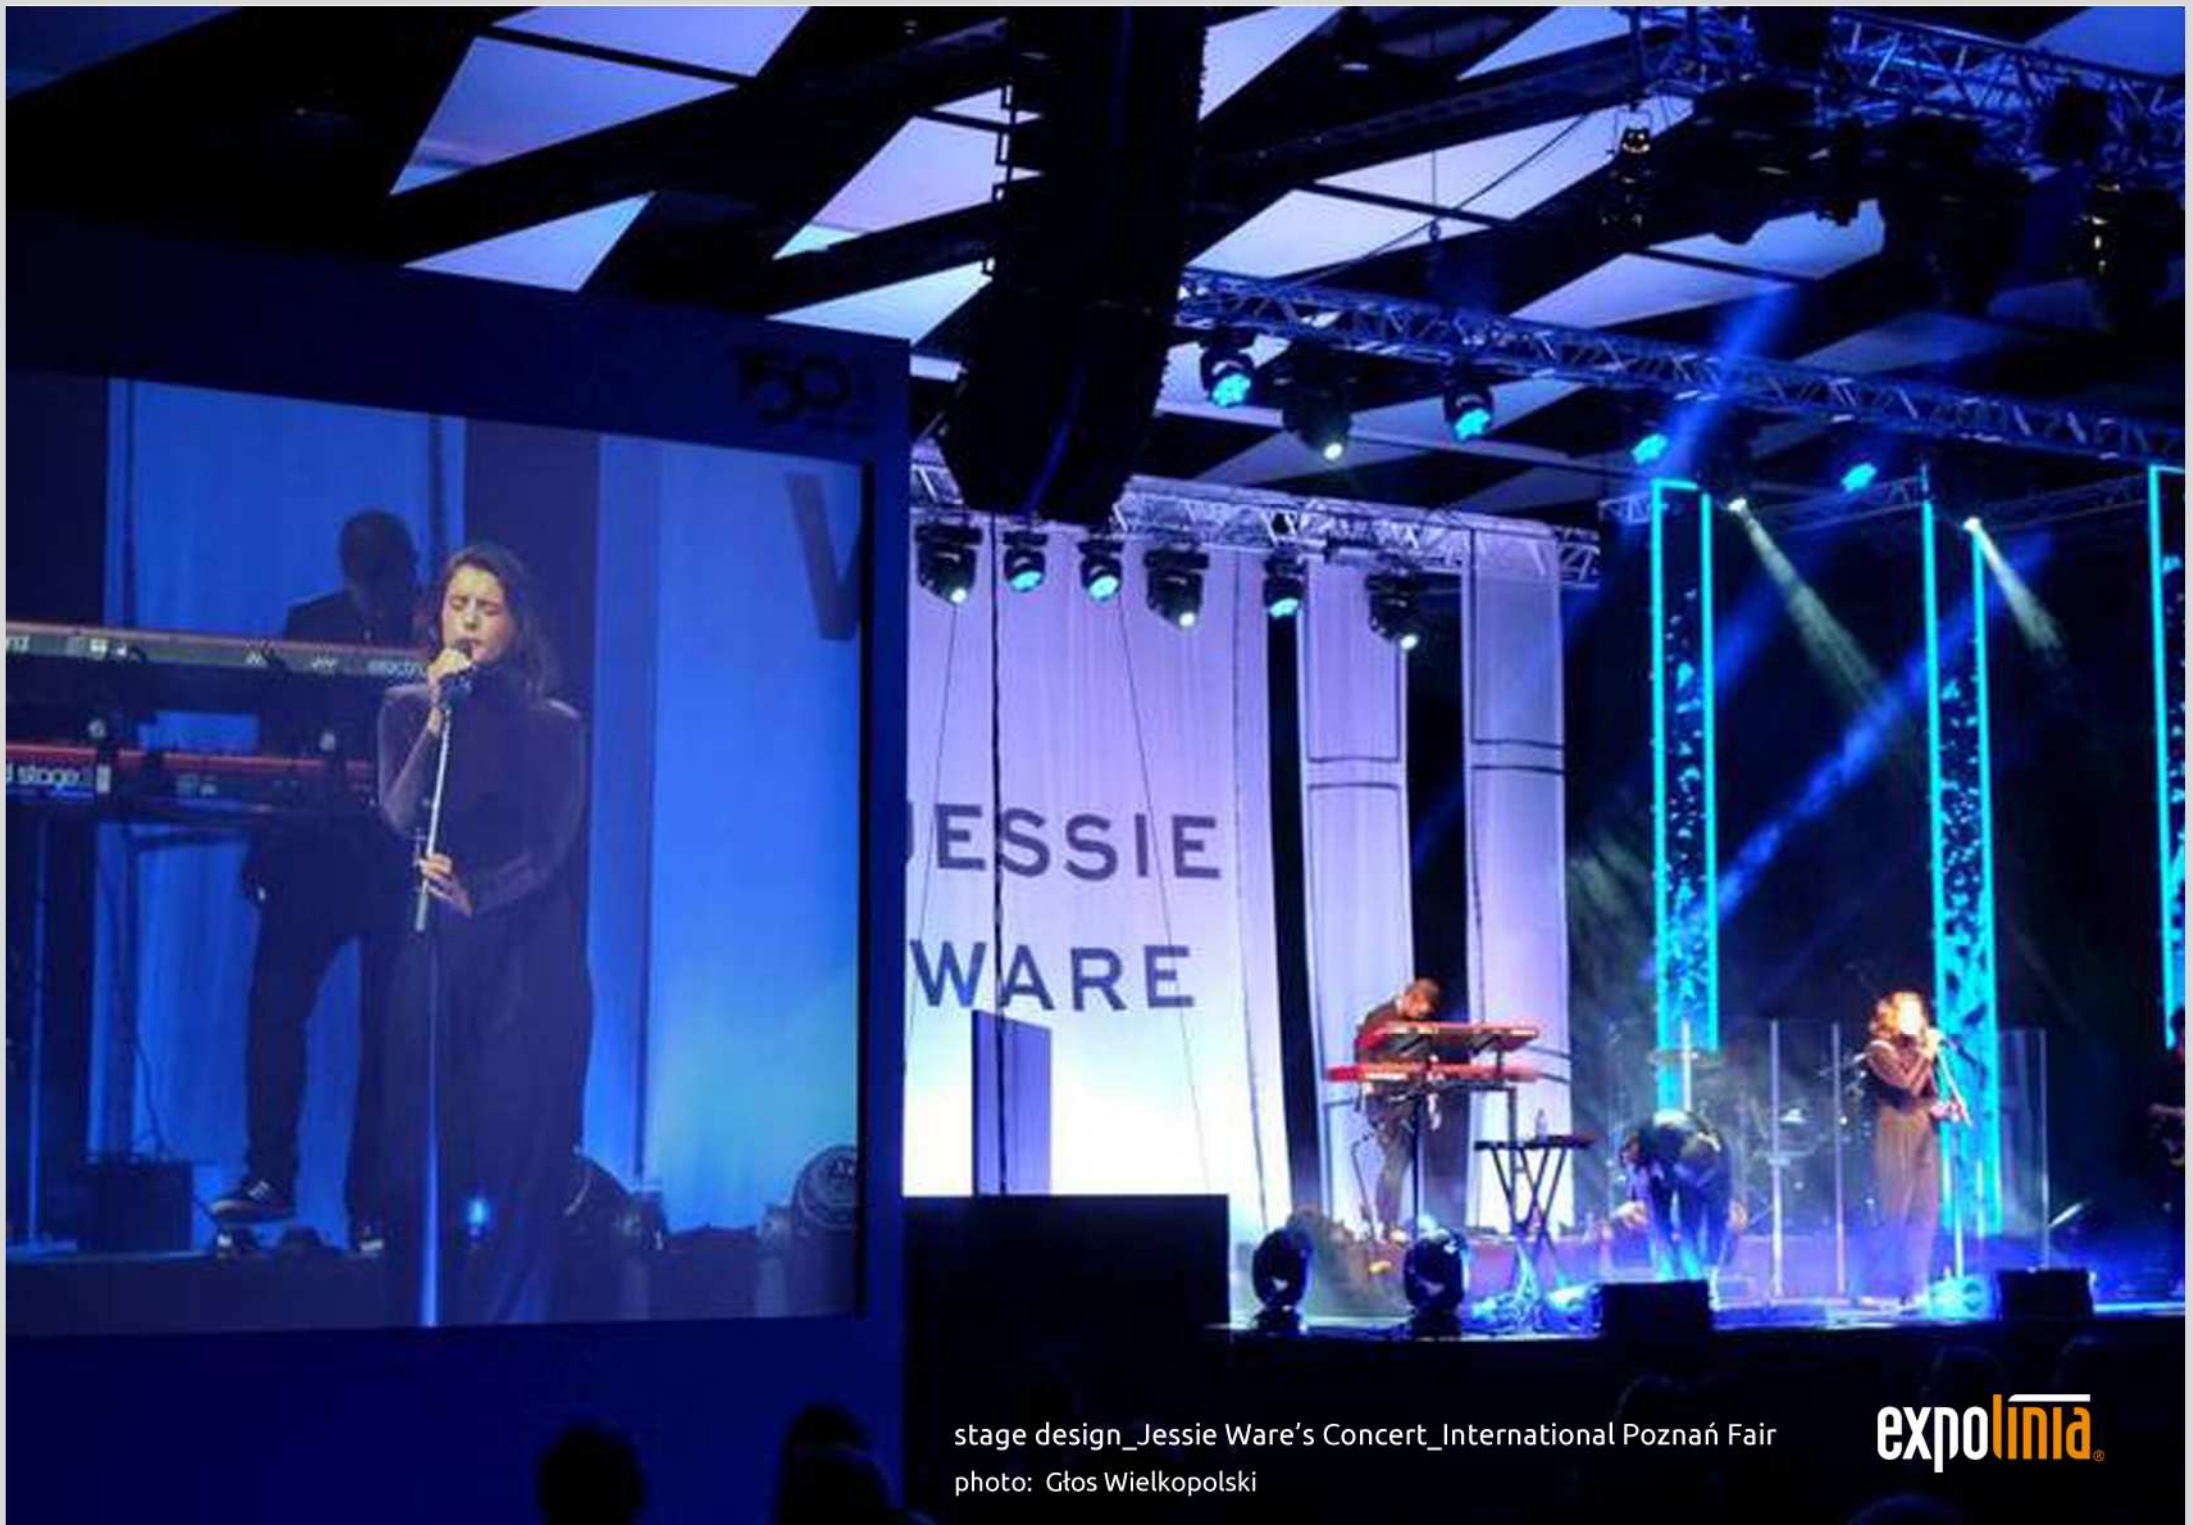

expolinia.

PGZ_MSPO 2019

2nd place in the „Exposition of the Year” competition
organized by Polish Chamber of Exhibition Industry

expo linia[®]

Roketsan_Saudi Air Show 2019

stage design_Jessie Ware's Concert_International Poznań Fair
photo: Głos Wielkopolski